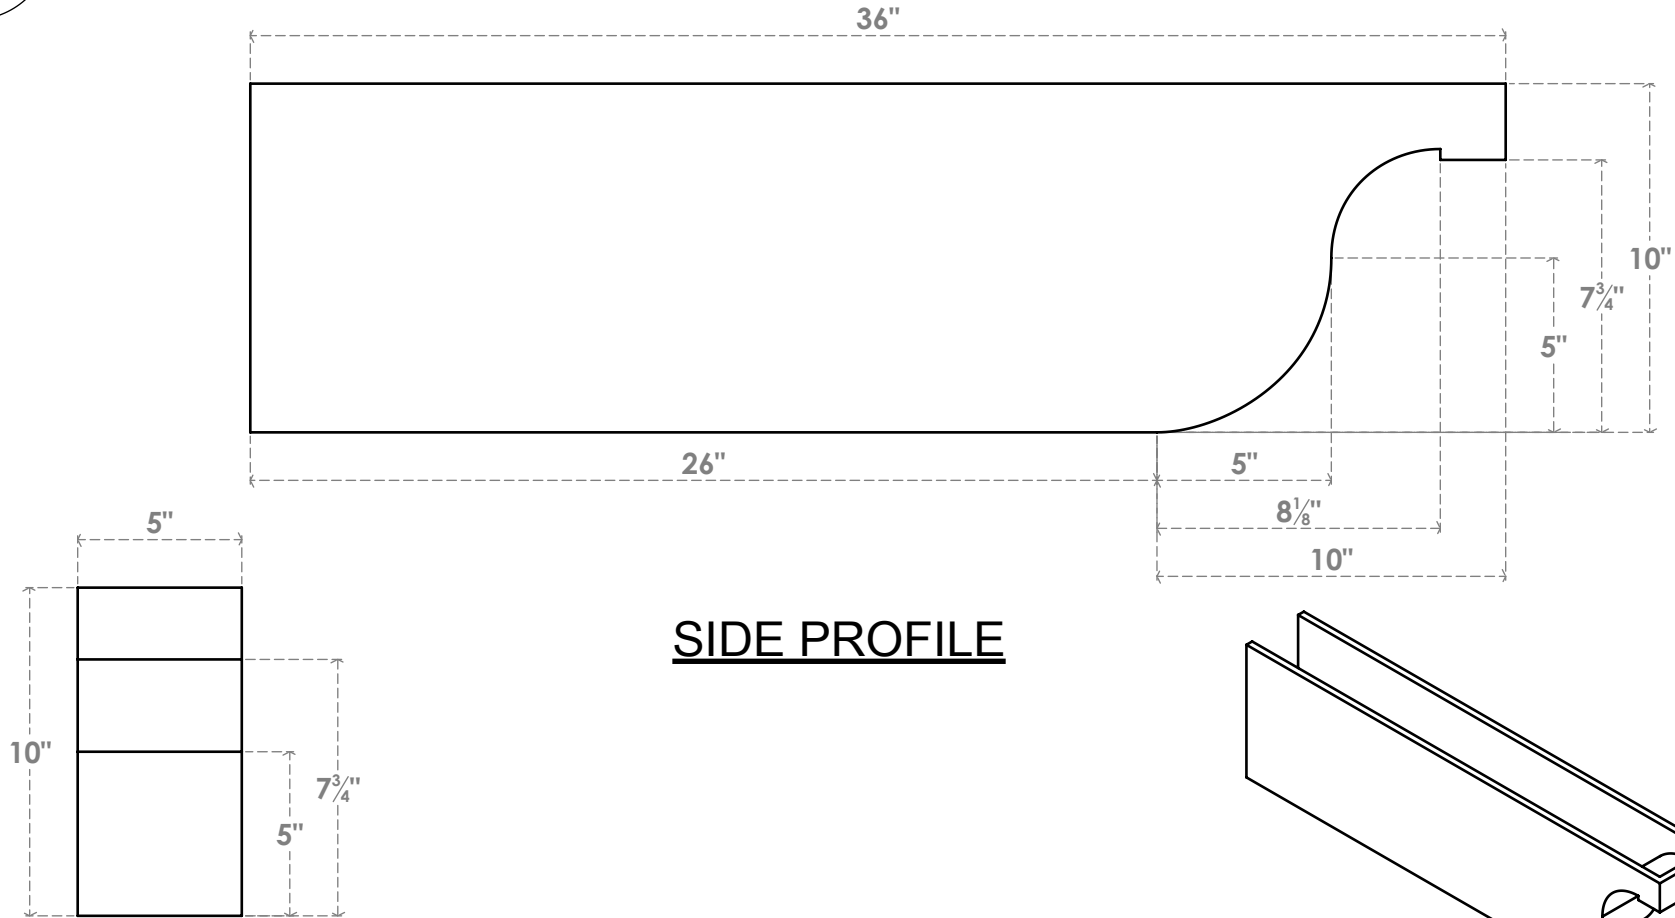

RFTP05X10X36DEL

5"W X 10"H X 36"L DEL MONTE ARCHITECTURAL GRADE PVC RAFTER TAIL

SIDE PROFILE

FRONT PROFILE

ISOMETRIC

EKENA
 MILLWORK
 EKENA MILLWORK
 2300 WEST MAIN ST.
 CLARKSVILLE, TX 75426
 TOLL FREE: 866-607-0453
 WWW.EKENAMILLWORK.COM

NOTES

1. INSTALLATION TO BE COMPLETED IN ACCORDANCE WITH MANUFACTURER'S SPECIFICATIONS.
2. DRAWING MAY NOT BE TO SCALE
3. THIS DRAWING IS INTENDED FOR DESIGN AND PLANNING PURPOSES ONLY.
4. ALL INFORMATION CONTAINED HEREIN WAS CURRENT AT THE TIME OF DEVELOPMENT BUT MUST BE REVIEWED AND APPROVED BY THE PRODUCT MANUFACTURER TO BE CONSIDERED ACCURATE.
5. ARCHITECTURAL GRADE PVC PRODUCTS ARE MADE FROM EXPANDED CELLULAR PVC AND COME NATURALLY WHITE BUT MAY BE PAINTED